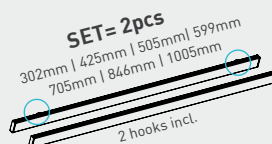

METAL COIL²⁾

box 100

1pc

8	MGSMF120900	metal coil 120-900mm	
9	MGSMF2102000	metal coil 210-2000mm