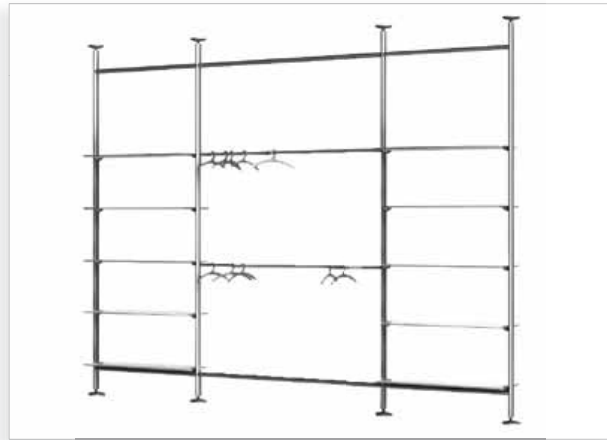

pole soistes

MADE IN EU design by KD