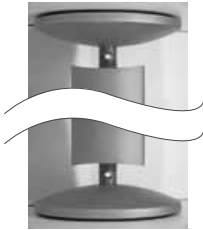

pole soistes

MADE IN EU design by KD

- ☐ SOPE2000
- ☐ SOPE2500
- ☐ SOPE3000

metallo pressufuso color argento opaco, profilo di aggancio in alluminio anodizzato.
silber matt verchromt metall-druckguss, silber eloxierte aluminiumprofile
silver matt plated die cast metal, silver anodized aluminium profiles