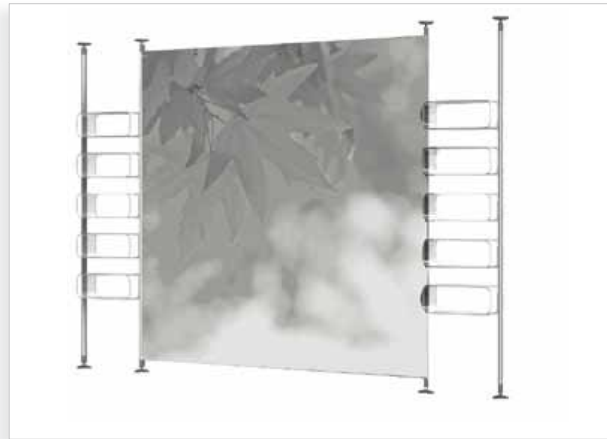

pole soistes

MADE IN EU design by KD